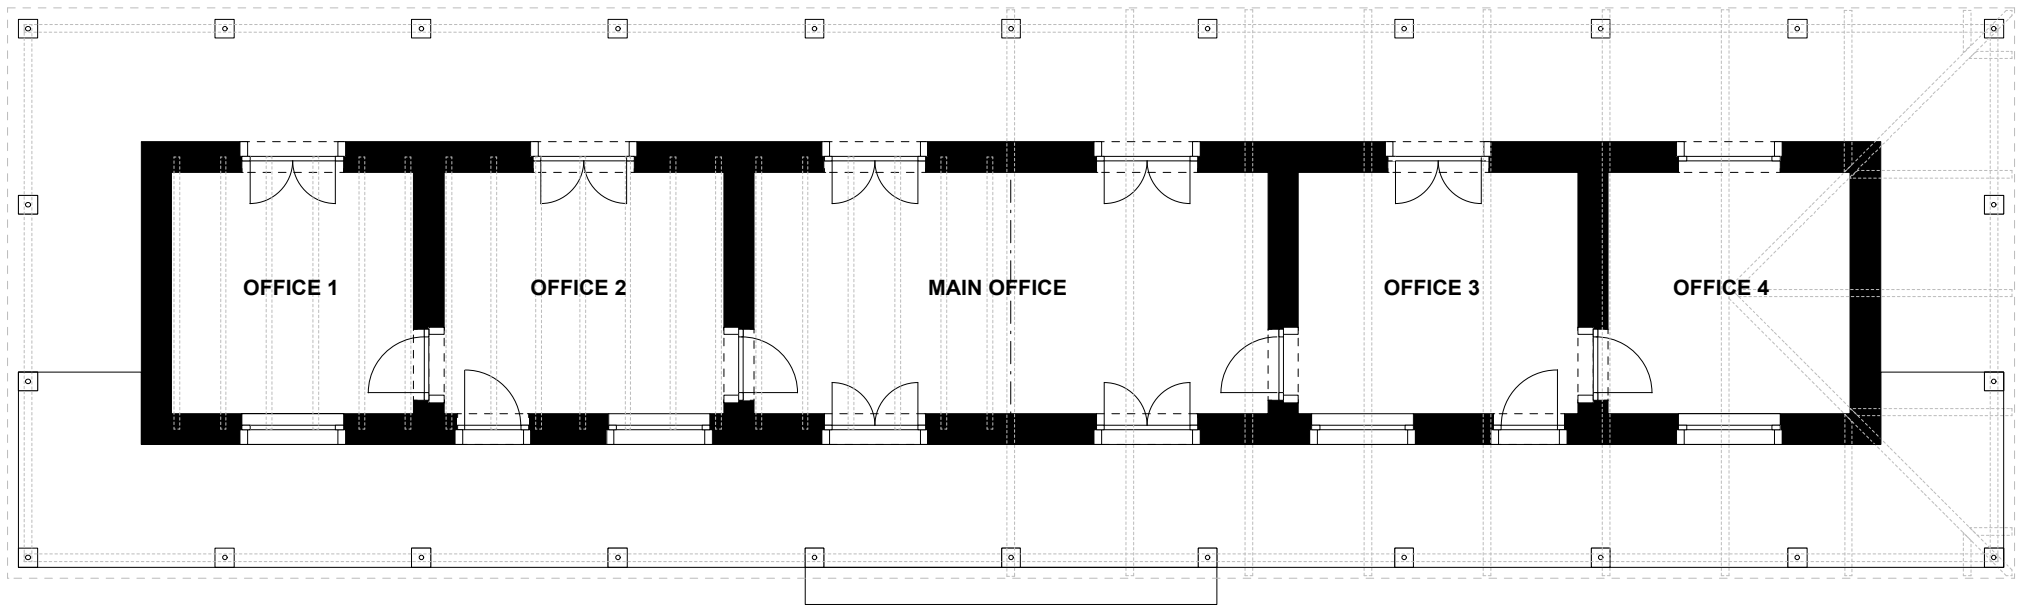

EYN CHURCH NIGERIA
NEW TEE OFFICE MUBI

Ceiling Joist

Truss Positions